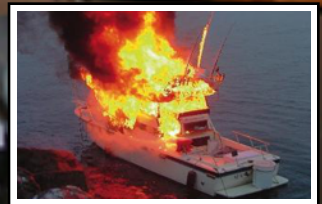

Anything from shore power to engine wiring can cause boat fires.